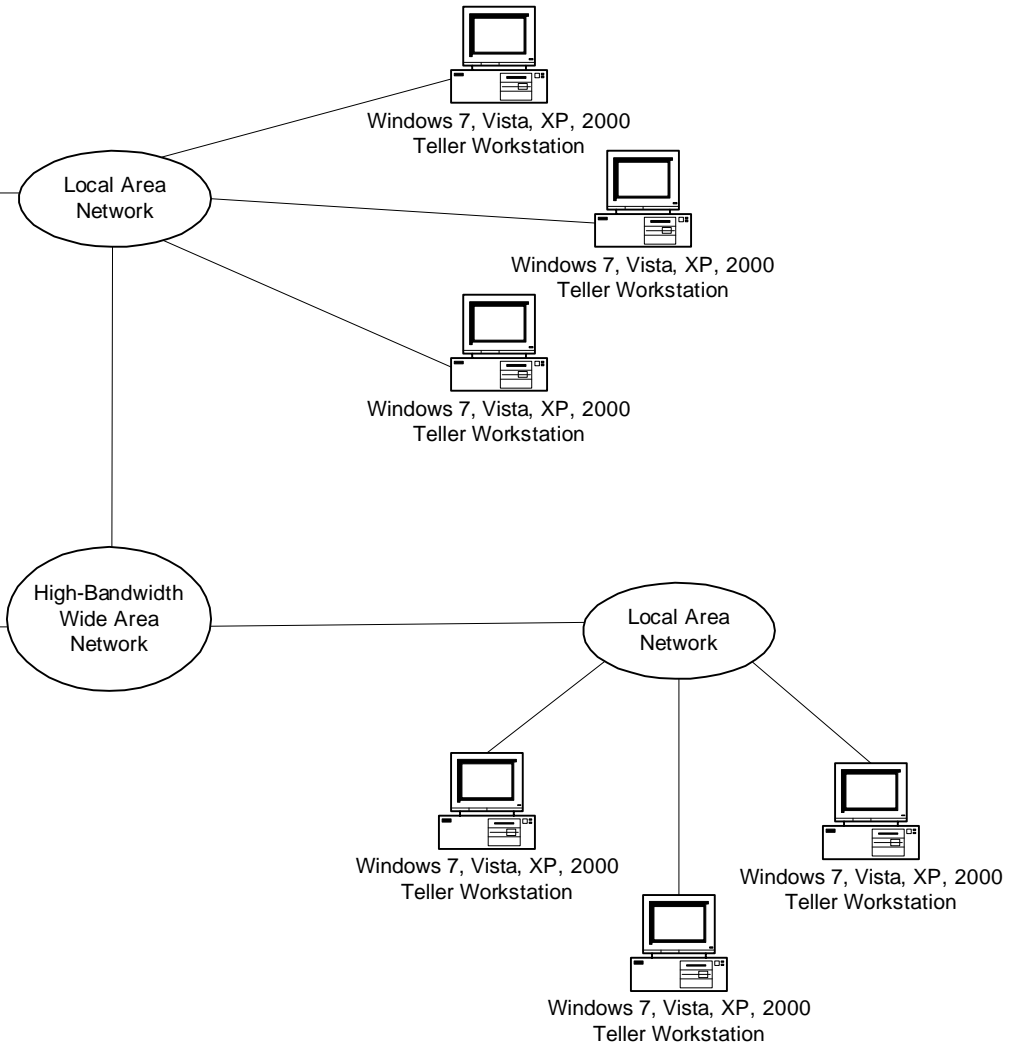

# BranchConnect Teller Suite

## Example Centralized Database Configuration

### Main Office/Data Center

Windows 2008, 2003, or 2000 Server with SQL Server 2008, 2005, or 2005 (SQL Server purchased separately) for main operational database and optional Point of Contact Agent

Windows 7, Vista, XP, 2000  
Teller Workstation

Windows 7, Vista, XP, 2000  
Teller Workstation

Branch Location n